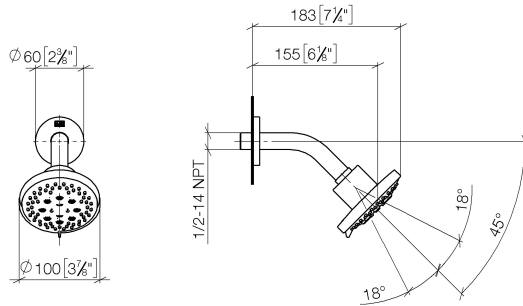

DORNBACHT YAMOU Shower head - Chrome

28 504 831

- 180-210mm projection
- ball-joint pivotable through 30°
- normal flow
- with anti-scale system
- spray head Ø 100mm
- rosette Ø 55 mm
- 1/2" connection
- max. flow 7.6 l/min
- rosette Ø 55 mm

Chrome

28 504 831-00 0010

Soft Black

28 504 831-69 0010

Recommended miscellaneous

Concealed wall elbow -

35 085 970-90
0010

DORNBRAUCH YAMOU Shower head - Chrome

28 504 831

mm [inches]

Flow rate chart

Codes & Standards

ASME
A112.18.1/CSA
B125.1

California Energy
Commission
(CEC)

DORNBACHT YAMOU Shower head - Chrome

28 504 831

Certificates

IAPMO_4976 (8).

DORNBACHT YAMOU Shower head - Chrome

28 504 831

Spare parts list

No.	Item Number	Name	Quantity used	Delivery time
1	90 27 83 018 00-00	rosette	1	2
2	90 11 03 011 11-00	connection	1	2