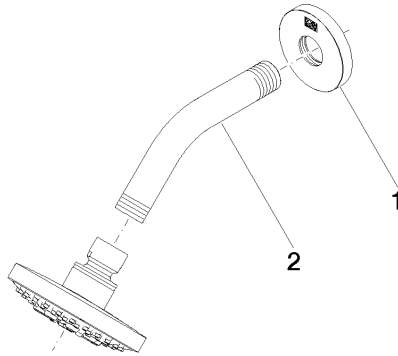

DORNBACHT YAMOU Shower head - Chrome

28 504 831

- 180-210mm projection
- ball-joint pivotable through 30°
- normal flow
- with anti-scale system
- spray head Ø 100mm
- rosette Ø 55 mm
- 1/2" connection
- max. flow 7.6 l/min
- rosette Ø 55 mm

Chrome

28 504 831-00 0010

Soft Black

28 504 831-69 0010

Recommended miscellaneous

Concealed wall elbow -

35 085 970-90
0010

DORNBRAUCH YAMOU Shower head - Chrome

28 504 831

mm [inches]

Flow rate chart

Codes & Standards

ASME
A112.18.1/CSA
B125.1

California Energy
Commission
(CEC)

DORNBACHT YAMOU Shower head - Chrome

28 504 831

Certificates

IAPMO_4976 (8).

DORNBACHT YAMOU Shower head - Chrome

28 504 831

Spare parts list

No.	Item Number	Name	Quantity used	Delivery time
1	90 27 83 018 00-00	rosette	1	2
2	90 11 03 011 11-00	connection	1	2