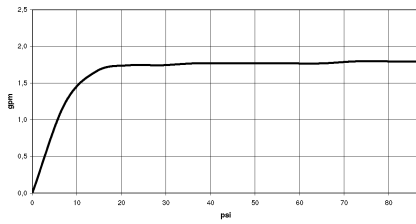

DORNBACHT YAMOU Shower head - Chrome

28 504 831

- 180-210mm projection
- ball-joint pivotable through 30°
- normal flow
- with anti-scale system
- spray head Ø 100mm
- rosette Ø 55 mm
- 1/2" connection
- max. flow 7.6 l/min
- rosette Ø 55 mm

Chrome

28 504 831-00 0010

Soft Black

28 504 831-69 0010

Recommended miscellaneous

Concealed wall elbow -

35 085 970-90
0010

DORNBRAUCH YAMOU Shower head - Chrome

28 504 831

mm [inches]

Flow rate chart

Codes & Standards

ASME
A112.18.1/CSA
B125.1

California Energy
Commission
(CEC)

DORNBACHT YAMOU Shower head - Chrome

28 504 831